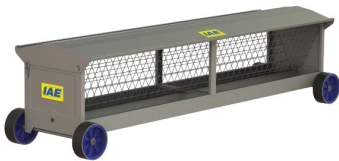

Size	IAE Code	Hales Code	Price
915mm (3'0") 1 Brace	F035 2006 31	I00002984	£37.00
1370mm (4'6") 1 Brace	F035 2006 32	I00002985	£42.99
1830mm (6'0") 2 Braces	F035 2006 33	I00002986	£49.54
2745mm (9'0") 3 Braces	F035 2006 34	I00002987	£62.66

HOOK OVER CALF / SHEEP HAYRACK - 400MM X 420MM X 240MM

Size	IAE Code	Hales Code	Price
915mm (3'0")	F035 2009 04	I00002989	£67.57
1250mm (4'0")	F035 2009 01	I00004485	£73.39

STANDARD SHEEP TROUGH

Size	IAE Code	Hales Code	Price
2745mm (9'0") long - 284mm Wide x 163mm Deep	F035 2005 24	I00002983	£51.24